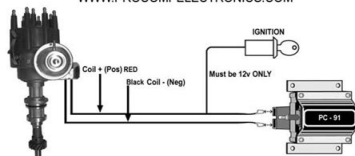

Download File PDF Pro Comp Vw Ignition Wiring Diagram

#Jenny

Finally I get this ebook, thanks for all these I can get now!

#Rio

Cool! I'am really happy

#Markus Jensen

I did not think that this would work, my best friend showed me this website, and it does! I get my most wanted eBook

#Hun Tsu

wtf this great ebook for free?!

#Che Salsa

My friends are so mad that they do not know how I have all the high quality ebook which they do not!

#Diego Butler

so many fake sites. this is the first one which worked! Many thanks

PC - 7000 SERIES WIRING DIAGRAM

WARNING

MUST USE PC - 91 COIL
OR A COIL WITH A PRIMARY
RESISTANCE OF 0.5 TO 1.0 OHMS
(E.G. BOSCH 716 OR 717)

USE OF ANY HIGHER RESISTANCE COIL
WILL DAMAGE THE UNIT

FAILURE TO COMPLY WITH ANY OF
THESE CONDITIONS

WILL VOID WARRANTY

FOR ANY FURTHER INFORMATION PLEASE
CONTACT YOUR NEAREST PROCOMP SUPPLIER

WWW.PROCOMPELECTRONICS.COM

[Download PDF version of :](#)
Pro Comp Vw Ignition Wiring Diagram